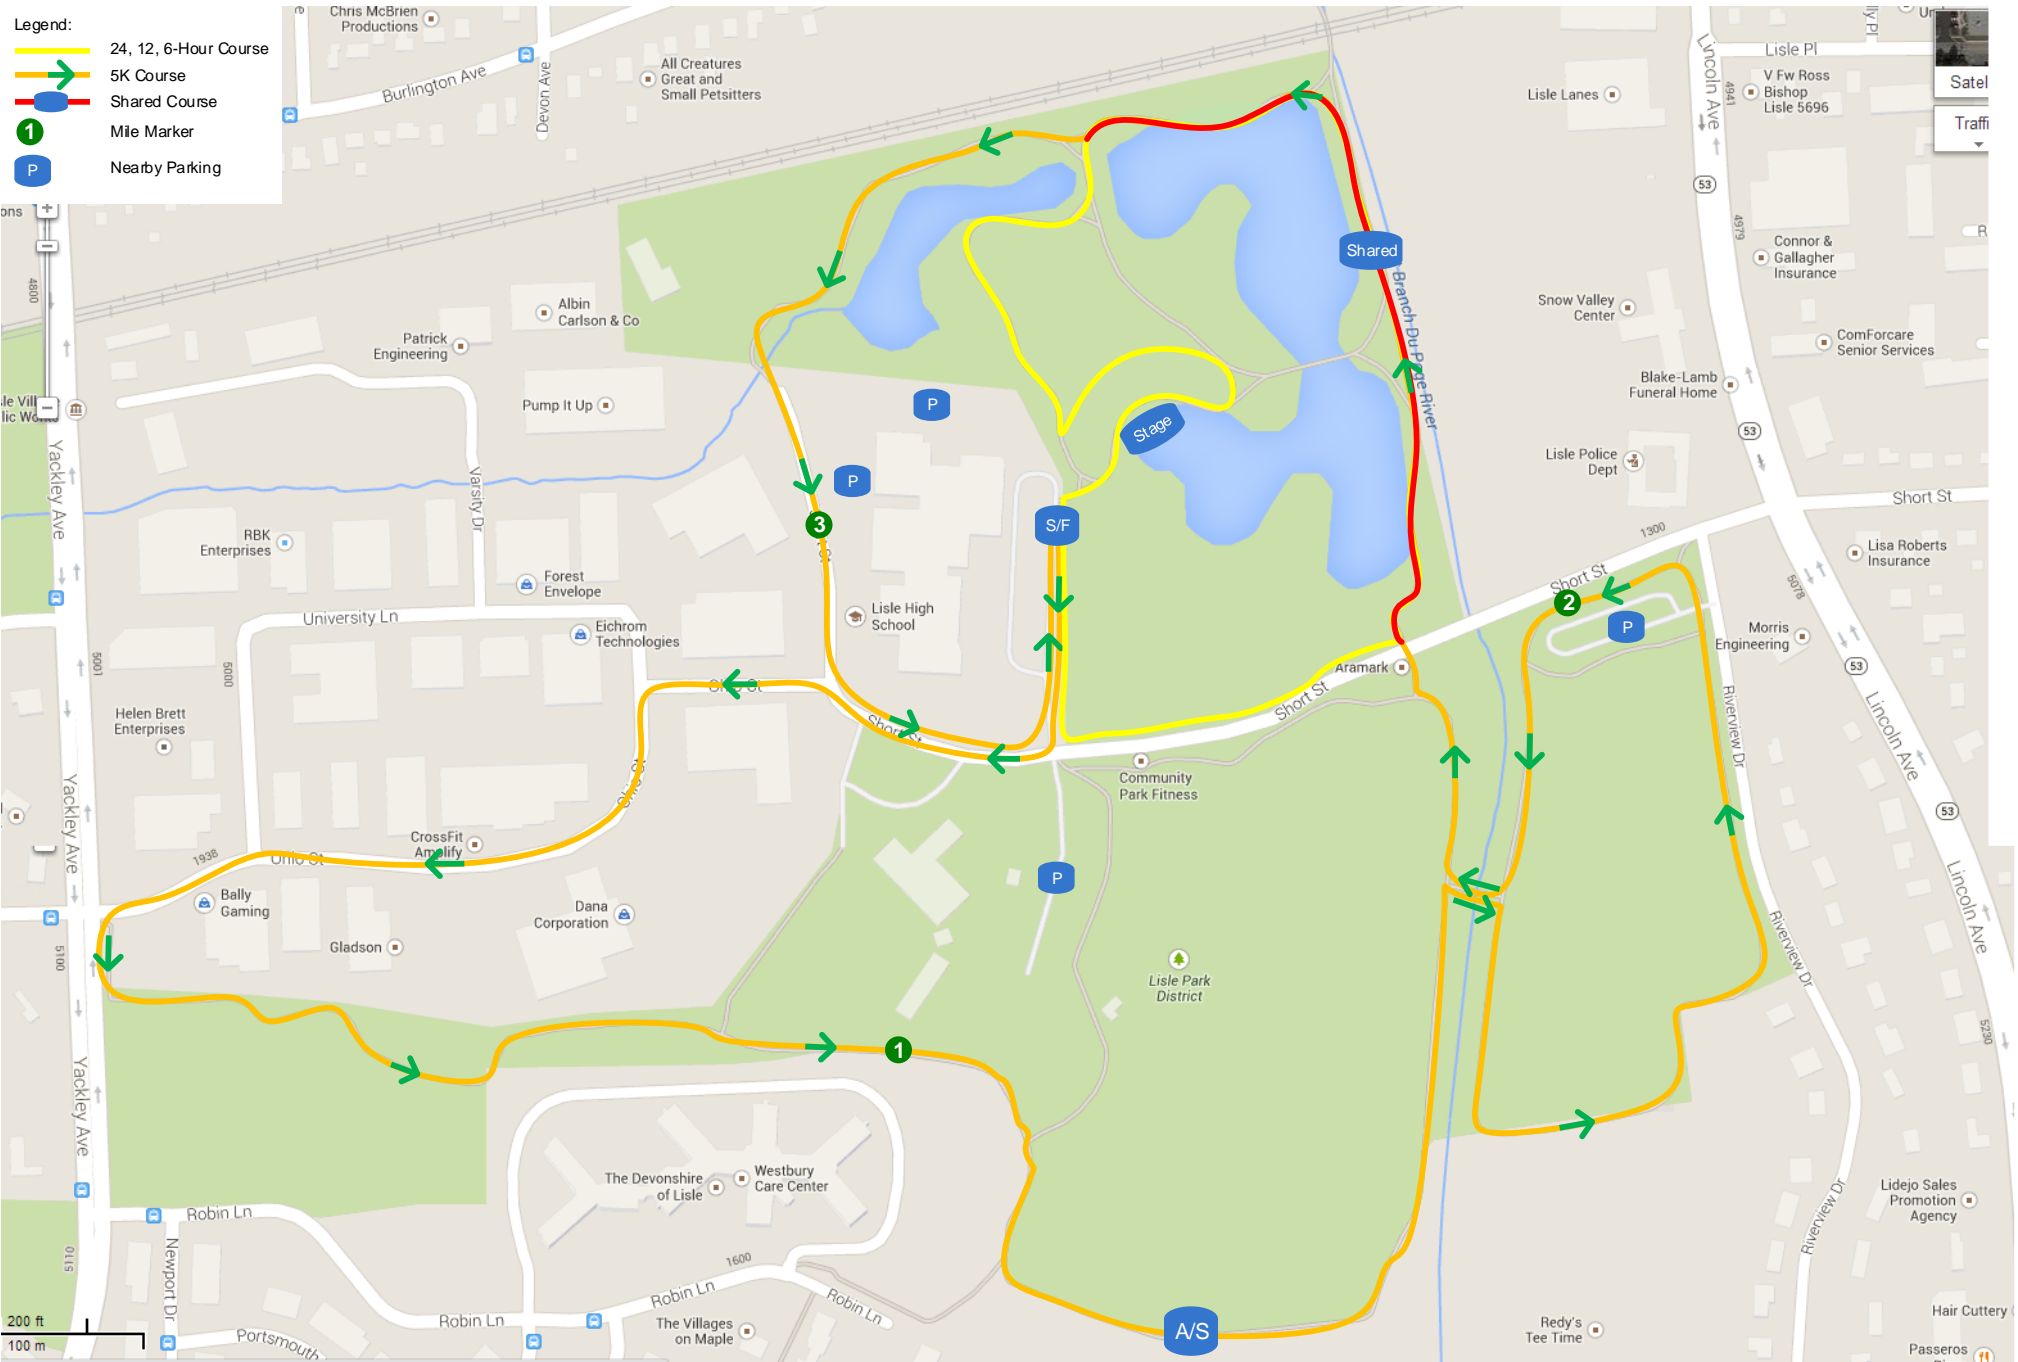

# Christmas In July Races 5k, 6-Hr, 12-Hr, 24-Hr Course Map – Lisle, Illinois

**Legend:**

- 24, 12, 6-Hour Course
- 5K Course
- Shared Course
- Mile Marker
- Nearby Parking

200 ft  
100 m

Satel  
Traffi